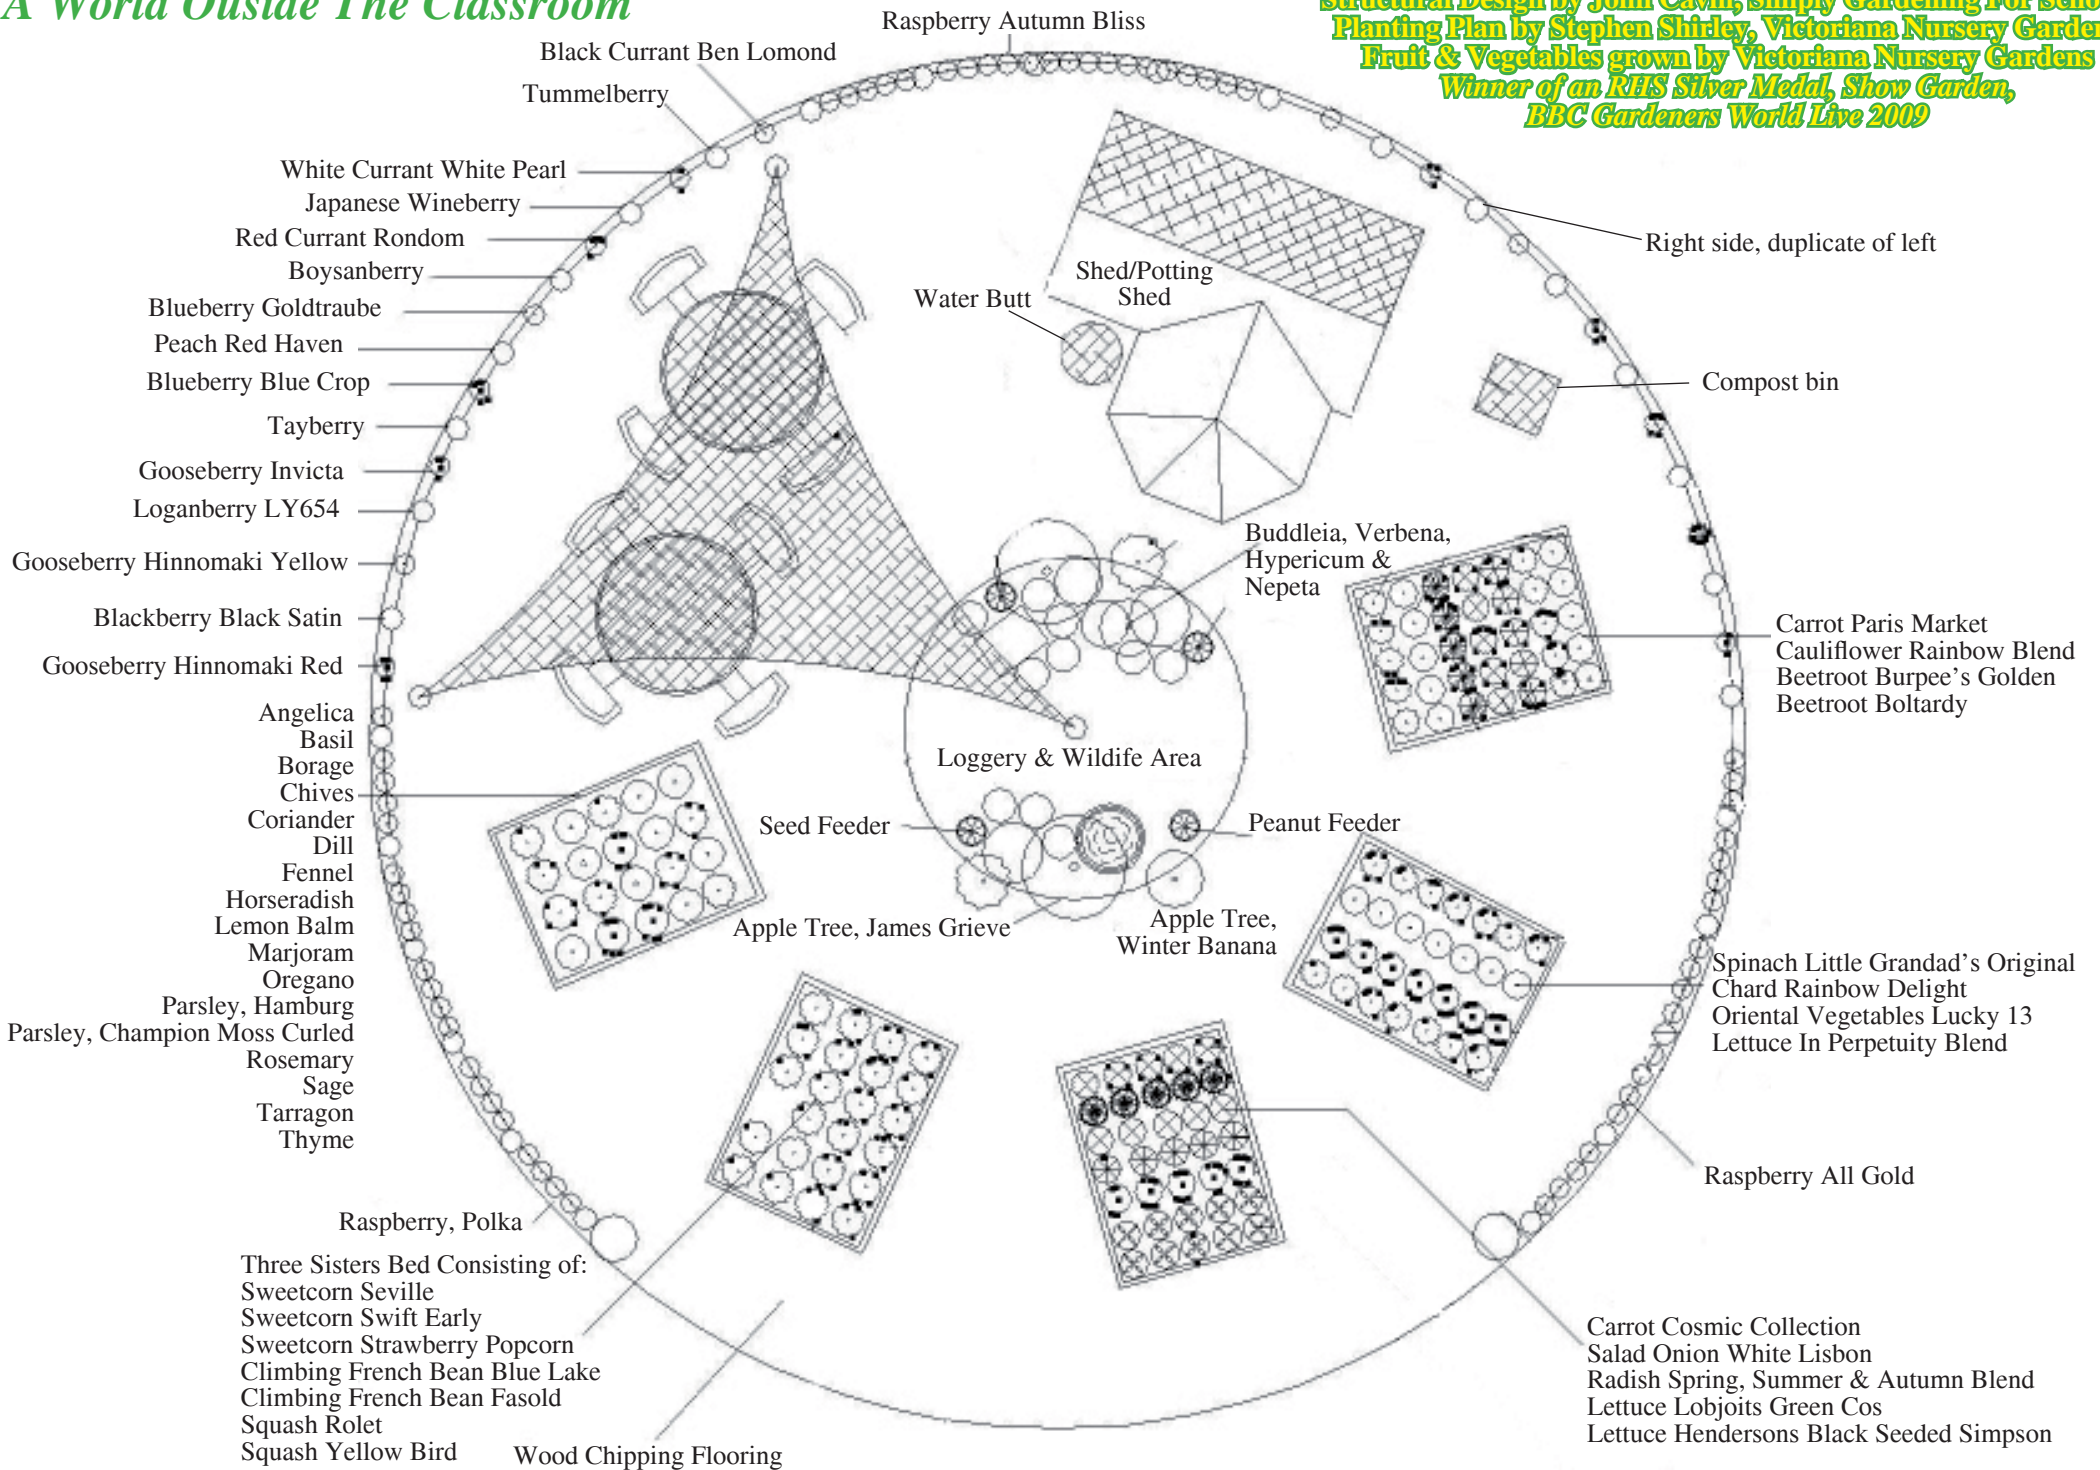

A World Outside The Classroom

Structural Design by John Cavill, Simply Gardening For Schools
 Planting Plan by Stephen Shirley, Victoriana Nursery Gardens
 Fruit & Vegetables grown by Victoriana Nursery Gardens
 Winner of an RHS Silver Medal, Show Garden,
 BBC Gardeners World Live 2009

The Incredible Edible Fence

Black Currant Ben Lomond	2	As potted or bare root plant
Blackberry Black Satin	2	As potted plant
Blueberry Bluecrop	2	As potted plant
Blueberry Goldtraube	2	As potted plant
Boysanberry	2	As potted plant
Gooseberry Hinnonmaki Red	2	As potted or bare root plant
Gooseberry Hinnonmaki Yellow	2	As potted or bare root plant
Gooseberry Invicta	2	As potted or bare root plant
Japanese Wineberry	2	As potted plant
Loganberry LY654	2	As potted plant
Nectarine Lord Napier	1	As potted or bare root plant
Peach Red Haven	1	As potted or bare root plant
Red Currant Rondon	2	As potted or bare root plant
Tayberry	2	As potted plant
Tummelberry	2	As potted plant
White Currant White Pearl	2	As potted or bare root plant
Raspberry All Gold	25	As bare root plant
Raspberry Autumn Bliss	25	As bare root plant
Raspberry Polka	25	As bare root plant